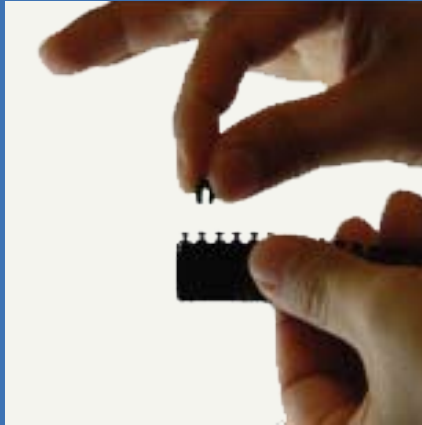

SNAPCAP®

Custom Boat-top Assembly

Try our revolutionary custom boat-top assembly, **SNAPCAP®**. Just snap it onto the end of the zipper!

Saves time and materials!
Looks great!

For more information about YKK products,
please call
888-YKK-INFO
or visit our website
www.ykk-usa.com

YKK

Little Parts. Big Difference.®

Fastening Products Group

● **Place** ●

**SNAPCAP
Top-Stop**

**Item Code:
0064877
10VF TP T/S EN
(TWN)**

● **Twist** ●

**SNAPCAP
Top-Stop**

**Size :10VF
Color:
Black & White**

● **Push** ●

**SNAPCAP
Top-Stop**

**Application:
Boat tops**

***WARNING: DO NOT USE THIS TOP-STOP FOR GARMENTS OR CHILDREN'S PRODUCT APPLICATIONS. A detached top-stop can present a choking hazard. SNAPCAP® top-stop is not permanent and can be removed after its application to a zipper. This top-stop may only be used on YKK #10 Vislon zippers.**